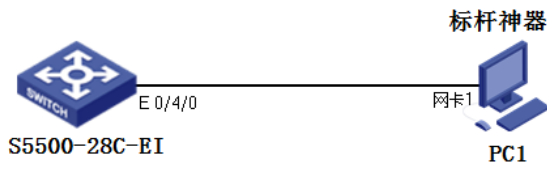

知 利用标杆神器升级设备

陈立 2017-07-01 发表

通过标杆的神器升级设备

目前版本:

```
<H3C>dis version
H3C Comware Platform Software
Comware Software, Version 5.20, Release 2221P10
Copyright (c) 2004-2015 Hangzhou H3C Tech. Co., Ltd. All rights reserved.
H3C S5500-28C-EI uptime is 0 week, 0 day, 0 hour, 6 minutes
```

H3C S5500-28C-EI with 1 Processor
256M bytes SDRAM
32768K bytes Flash Memory

Hardware Version is REV.C
CPLD Version is 002
Bootrom Version is 721
[SubSlot 0] 24GE+4SFP Hardware Version is REV.C

<H3C>

#Apr 26 12:39:51:503 2000 H3C DEVM/1/REBOOT: